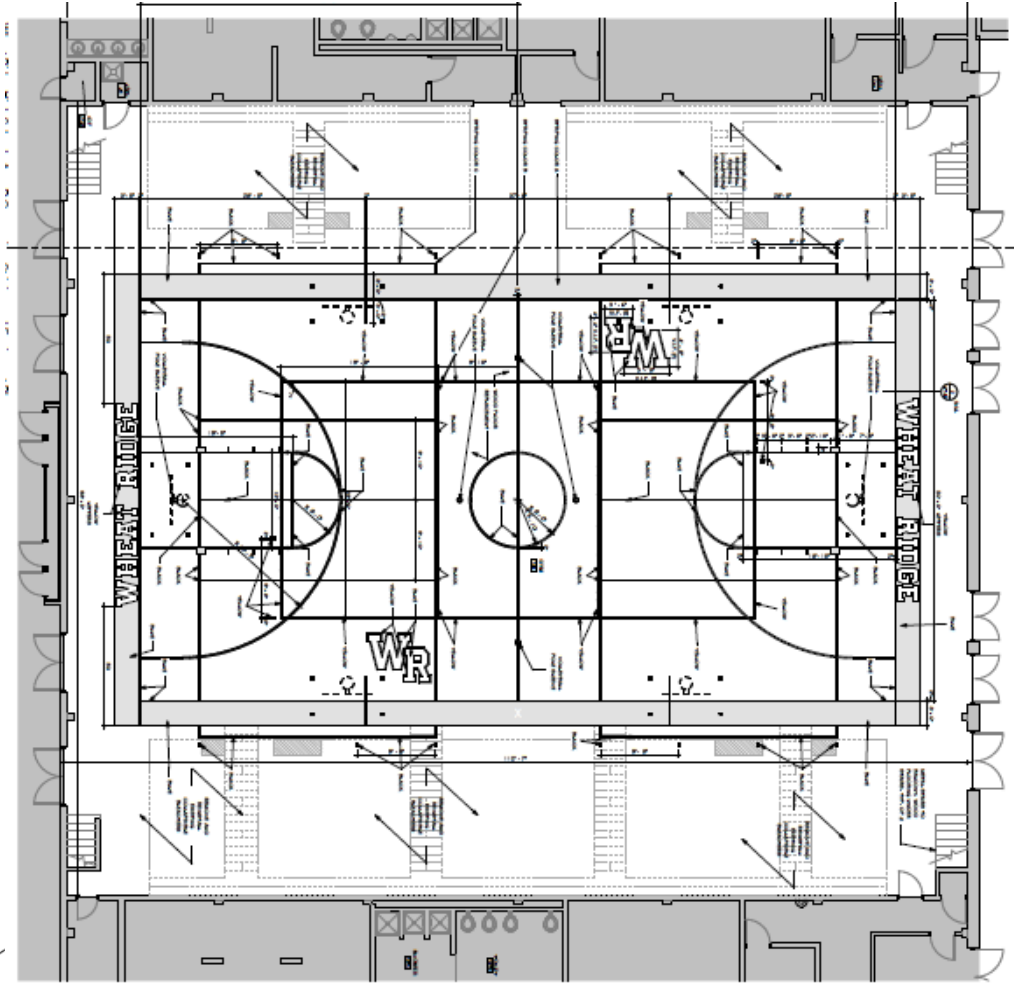

Efficiency Future Ready
Wheat Ridge HS
Eidos – GTC

Construction

Efficiency Future Ready
Wheat Ridge HS
Eidos – GTC

Construction

Efficiency Future Ready
Wheat Ridge HS
Eidos – GTC

Construction

Turf Replacement & Extension Wheat Ridge HS Eidos – GTC

Construction

Gym Floor Replacement
Wheat Ridge HS
Eidos – GTC

Bid Date 4/24/23

Proposed Additional Improvements Wheat Ridge High School

- Remodel the cafeteria with new flooring, wall paint, acoustical ceiling treatments, built-in furnishings, new lighting and revised ductwork.
- Remove and replace toilet partitions, finishes and plumbing fixtures in the lower level restrooms.
- Install new greenhouse addition at the corner of the 2-story classroom wing.
- Replace single pane windows in the existing building.
- DHH emergency alert lighting, audio enhancements
- Replace lighting in the main gym, auxiliary gym, weight room, wrestling; retrofit or replace existing luminaires in the 2-story classroom wing with new LED luminaires. Provide new lighting controls.
- Remodel auditorium upgrading acoustics, lighting, new flooring, new seating, stage curtains.
- Replace finishes throughout the building to develop consistent look and feel.
 - Paint corridors in all areas of the building
 - New carpet and tile in all areas of building
 - Replace ceiling tiles throughout the building
- Athletic Upgrades including backstops, sound system, toilet rooms, bleachers, trophy cases, protective wall mats.
- Site resurface and paint parking lot, marquee sign at 32nd St.