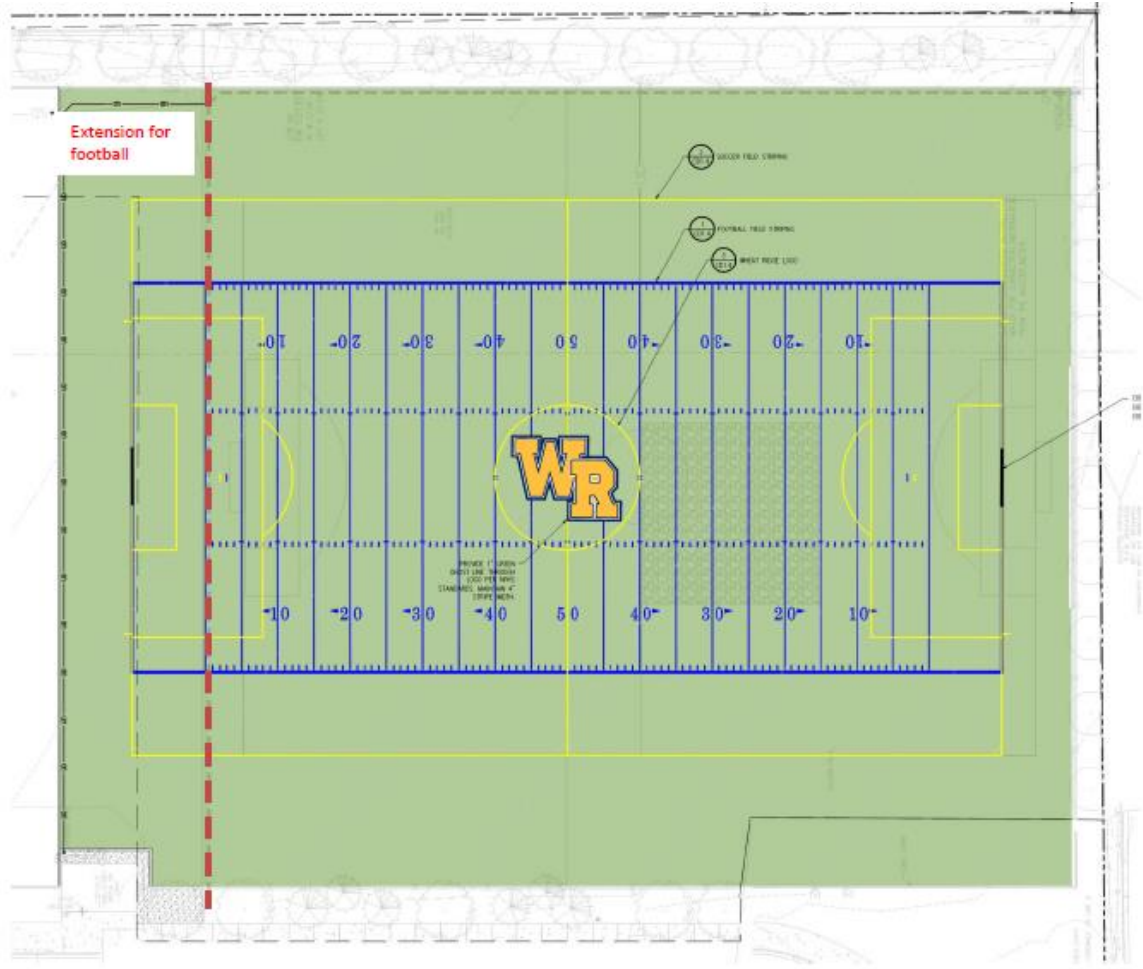

Efficiency Future Ready
Wheat Ridge HS
Eidos – GTC

Construction

Efficiency Future Ready
Wheat Ridge HS
Eidos – GTC

Construction

Efficiency Future Ready
Wheat Ridge HS
Eidos – GTC

Construction

Turf Replacement & Extension Wheat Ridge HS Eidos – GTC

Construction

Gym Floor Replacement
Wheat Ridge HS
Eidos – GTC

Bid Date 4/24/23

Proposed Additional Improvements Wheat Ridge High School

- Remodel the cafeteria with new flooring, wall paint, acoustical ceiling treatments, built-in furnishings, new lighting and revised ductwork.
- Remove and replace toilet partitions, finishes and plumbing fixtures in the lower level restrooms.
- Install new greenhouse addition at the corner of the 2-story classroom wing.
- Replace single pane windows in the existing building.
- DHH emergency alert lighting, audio enhancements
- Replace lighting in the main gym, auxiliary gym, weight room, wrestling; retrofit or replace existing luminaires in the 2-story classroom wing with new LED luminaires. Provide new lighting controls.
- Remodel auditorium upgrading acoustics, lighting, new flooring, new seating, stage curtains.
- Replace finishes throughout the building to develop consistent look and feel.
 - Paint corridors in all areas of the building
 - New carpet and tile in all areas of building
 - Replace ceiling tiles throughout the building
- Athletic Upgrades including backstops, sound system, toilet rooms, bleachers, trophy cases, protective wall mats.
- Site resurface and paint parking lot, marquee sign at 32nd St.